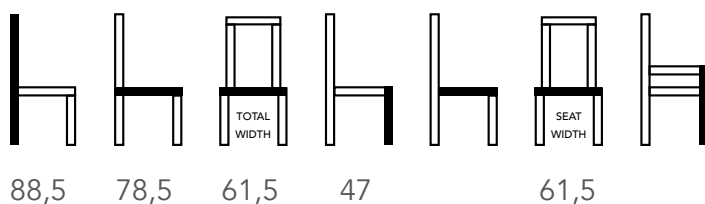

LEONARDO

Technical information

Extra images

MATEN / MEASUREMENTS

EXTRA INFO

MATERIALS

Frame info	Steel and plywood + wooden slats
Seat info	PU foam t-30/185 (thickness 60 mm)
Back info	PU foam t-25/170 (thickness 40 mm)

PACKING

Package	KARTON
Nr. of pcs	1
Size of package	89x63x83 cm
Weight package	12,5 kg